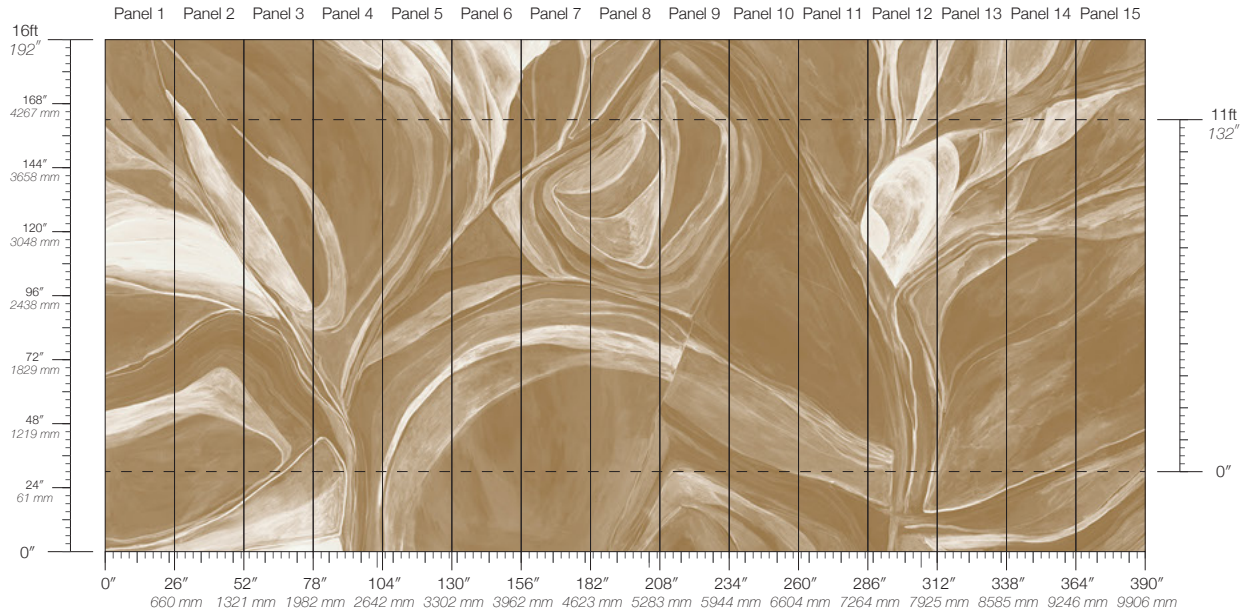

Abstract Figment

Suitable for residential and some commercial projects

COLOR
Figment

STOCK
Made to order

REPEAT
Non-repeating

CONTACT
sales@calicowallpaper.com
+1 718 243 1705
57 Lispenard Street
New York, NY 10013 USA

ITEM
4210

MINIMUM
1 panel

LEAD TIME
4 weeks to print

CONTENT
Clay-Coated Paper

MAINTENANCE
Water-based cleanser

ORIGIN
USA

DISCLAIMER
Panel maps represent mural artwork only. Reference the physical sample for color and texture.

PANEL WIDTH
26" / 661 mm trimmed

FLAMMABILITY
ASTM E84 Adhered Class A

DETAILS
Custom options available

PANEL HEIGHT
132" / 3353 mm standard
192" / 4877 mm extended

ENVIRONMENTAL
FSC Certified Content

PRICE
Available upon request