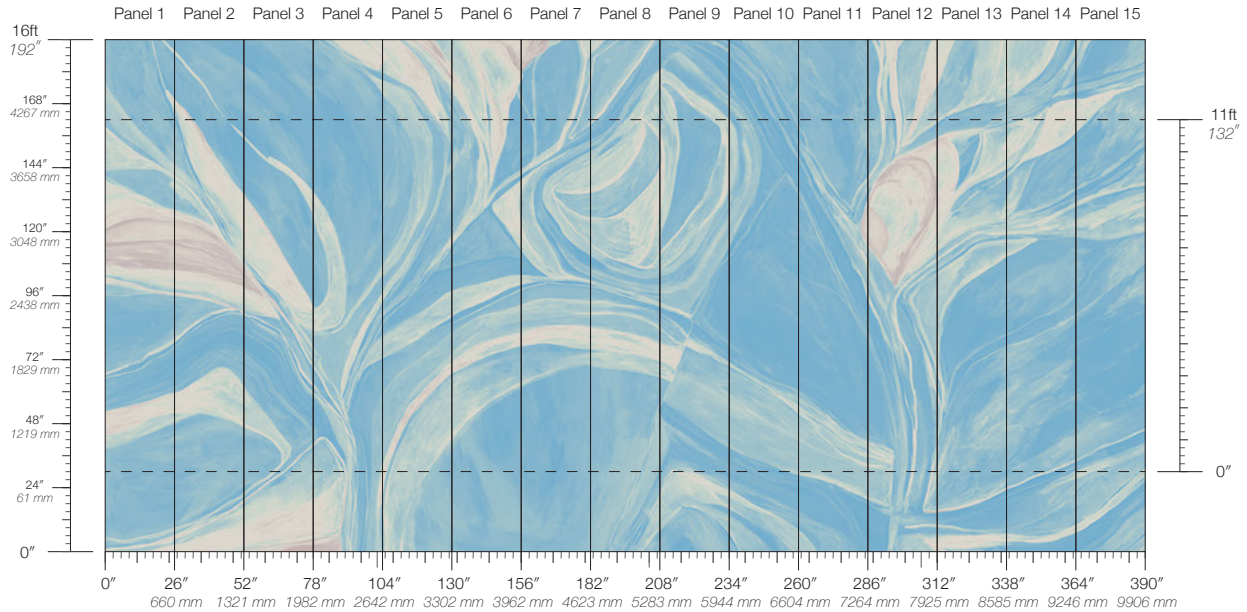

DETAILS
Custom options available

PANEL HEIGHT
132" / 3353 mm standard
192" / 4877 mm extended

ENVIRONMENTAL
FSC Certified Content

PRICE
Available upon request

Abstract Lucid

Suitable for residential and some commercial projects