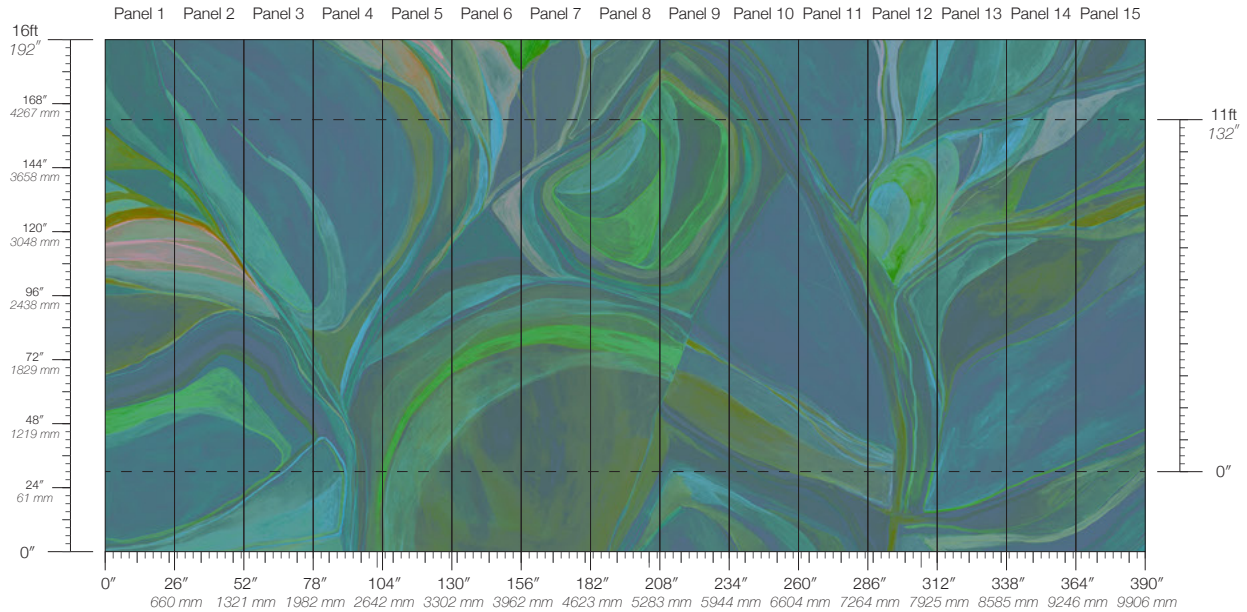

DETAILS
Custom options available

PANEL HEIGHT
132" / 3353 mm standard
192" / 4877 mm extended

ENVIRONMENTAL
FSC Certified Content

PRICE
Available upon request

Abstract Mantra

Suitable for residential and some commercial projects