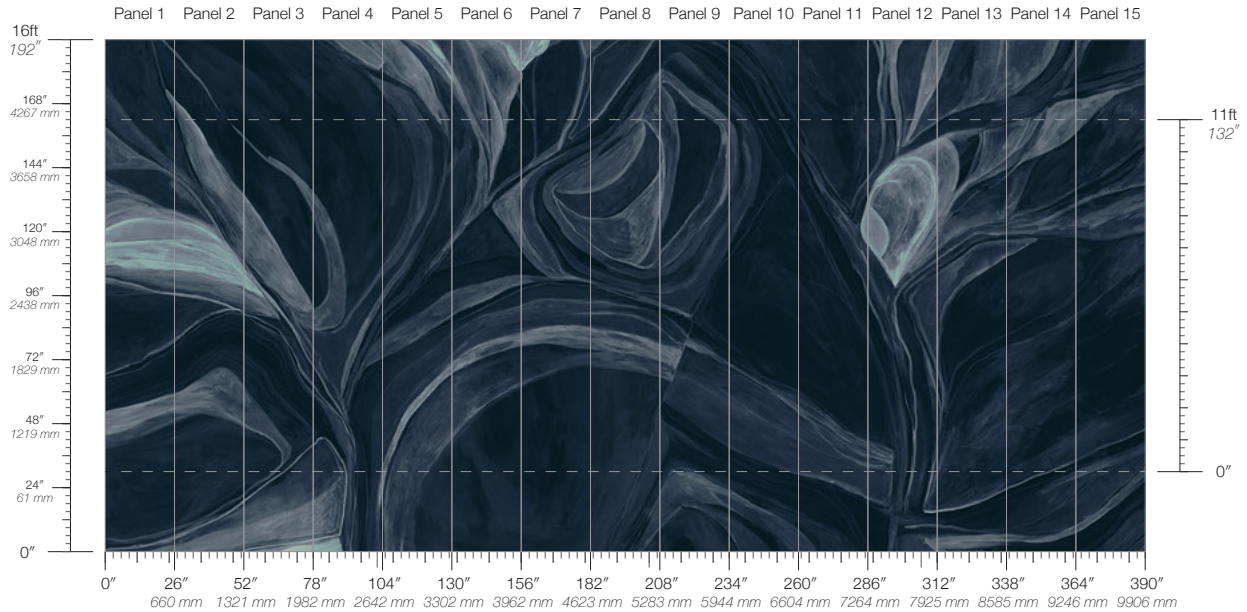

Abstract Oracle

Suitable for residential and some commercial projects

COLOR
Oracle

STOCK
Made to order

REPEAT
Non-repeating

CONTACT
sales@calicowallpaper.com
+1 718 243 1705
57 Lispenard Street
New York, NY 10013 USA

ITEM
4214

MINIMUM
1 panel

LEAD TIME
4 weeks to print

CONTENT
Clay-Coated Paper

MAINTENANCE
Water-based cleanser

ORIGIN
USA

DISCLAIMER
Panel maps represent mural artwork only. Reference the physical sample for color and texture.

PANEL WIDTH
26" / 661 mm trimmed

FLAMMABILITY
ASTM E84 Adhered Class A

DETAILS
Custom options available

PANEL HEIGHT
132" / 3353 mm standard
192" / 4877 mm extended

ENVIRONMENTAL
FSC Certified Content

PRICE
Available upon request