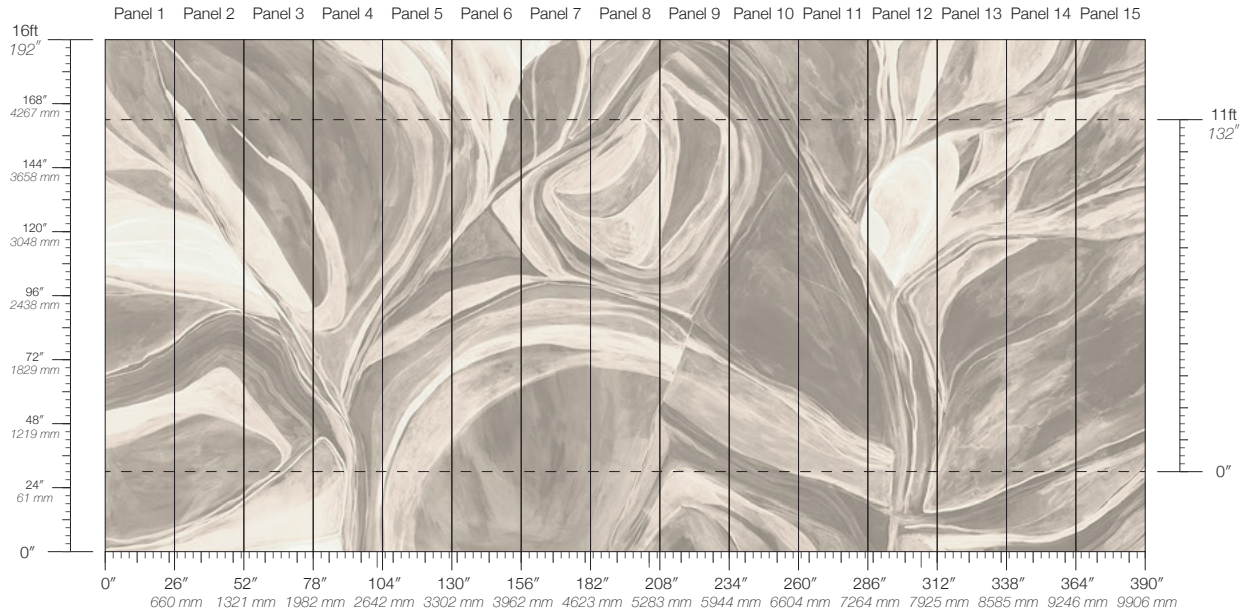

MAINTENANCE
Water-based cleanser

ORIGIN
USA

DISCLAIMER
Panel maps represent mural artwork only. Reference the physical sample for color and texture.

PANEL WIDTH
26" / 661 mm trimmed

FLAMMABILITY
ASTM E84 Adhered Class A

DETAILS
Custom options available

PANEL HEIGHT
132" / 3353 mm standard
192" / 4877 mm extended

ENVIRONMENTAL
FSC Certified Content

PRICE
Available upon request

Abstract Mirage

Suitable for residential and some commercial projects