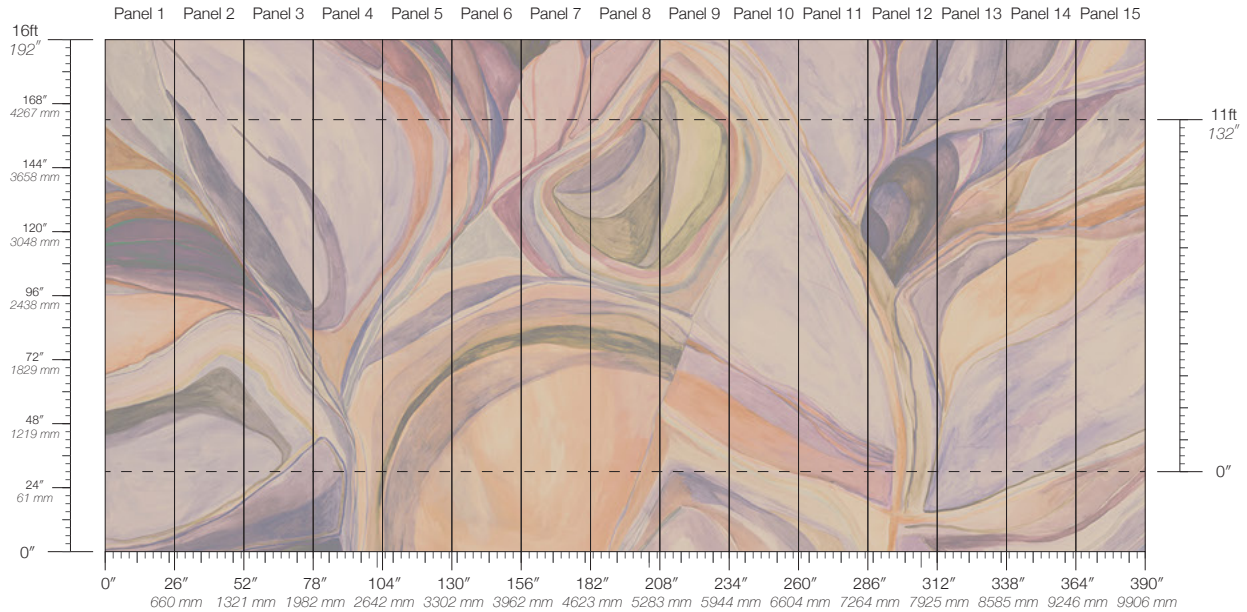

Abstract Ponder

Suitable for residential and some commercial projects

COLOR
Ponder

STOCK
Made to order

REPEAT
Non-repeating

CONTACT
sales@calicowallpaper.com
+1 718 243 1705
57 Lispenard Street
New York, NY 10013 USA

ITEM
4215

MINIMUM
1 panel

LEAD TIME
4 weeks to print

CONTENT
Clay-Coated Paper

MAINTENANCE
Water-based cleanser

ORIGIN
USA

DISCLAIMER
Panel maps represent mural artwork only. Reference the physical sample for color and texture.

PANEL WIDTH
26" / 661 mm trimmed

FLAMMABILITY
ASTM E84 Adhered Class A

DETAILS
Custom options available

PANEL HEIGHT
132" / 3353 mm standard
192" / 4877 mm extended

ENVIRONMENTAL
FSC Certified Content

PRICE
Available upon request