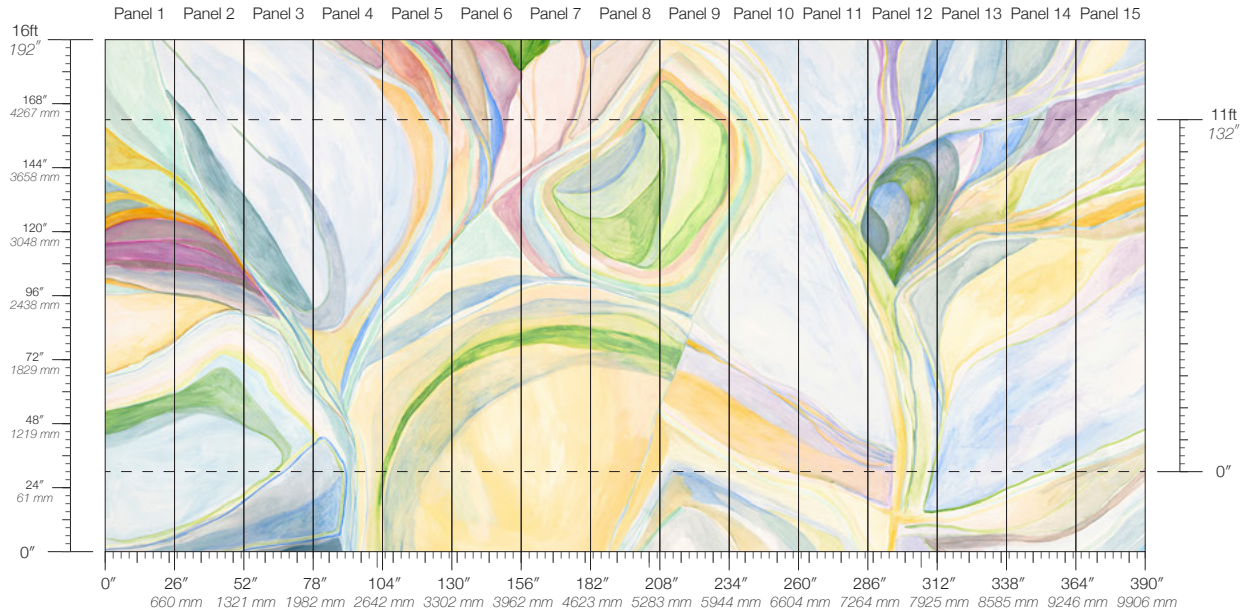

Abstract Dream

Suitable for residential and some commercial projects

COLOR
Dream

STOCK
Made to order

REPEAT
Non-repeating

CONTACT
sales@calicowallpaper.com
+1 718 243 1705
57 Lispenard Street
New York, NY 10013 USA

ITEM
4209

MINIMUM
1 panel

LEAD TIME
4 weeks to print

CONTENT
Clay-Coated Paper

MAINTENANCE
Water-based cleanser

ORIGIN
USA

DISCLAIMER
Panel maps represent mural artwork only. Reference the physical sample for color and texture.

PANEL WIDTH
26" / 661 mm trimmed

FLAMMABILITY
ASTM E84 Adhered Class A

DETAILS
Custom options available

PANEL HEIGHT
132" / 3353 mm standard
192" / 4877 mm extended

ENVIRONMENTAL
FSC Certified Content

PRICE
Available upon request